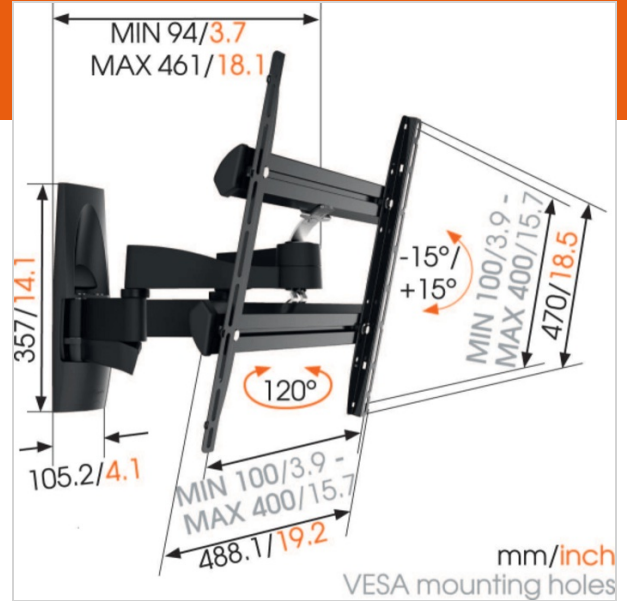

WALL 3250 Full-Motion TV Wall Mount

Article number (SKU) 8354120
Colour Black

Key Benefits

- Smoothly turn your TV up to 120°, Hide all unsightly cables, Screen Protection System - Protect your TV from bumping into the wall, Ultra strong - built for heavy TVs, Also suitable for a tv in a cabinet or niche, Use the app and mark the first drilling hole easily!

Full motion TV wall mount with double support arms

The WALL 3250 is designed especially for extra-large and heavy TVs. The maximum weight capacity of the WALL 3250 is 35 kg. A solid mount for TVs from 32" to 55" (81-140 cm). The maximum turning angle is 120° and the max. tilting angle is 15°.

Sturdy construction thanks to double support arms, also for large and heavy TVs

The unique construction with two support arms ensures a stable and powerful weight capacity. The Screen Protection System prevents your TV from touching the wall.

Product type number	WALL 3250
Article number (SKU)	8354120
Colour	Black
EAN single box	8712285335563
Product size	M
TÜV certified	Yes
Tilt	Tilt up to 15°
Turn	Up to 120° - ultra strong
Guarantee	Lifetime
Min. screen size (inch)	32
Max. screen size (inch)	55
Max. weight load (kg)	35
Min. hole pattern	100mm x 100mm
Max. hole pattern	400mm x 400mm
Max. bolt size	M8
Max. height of interface (mm)	470
Max. width of interface (mm)	488