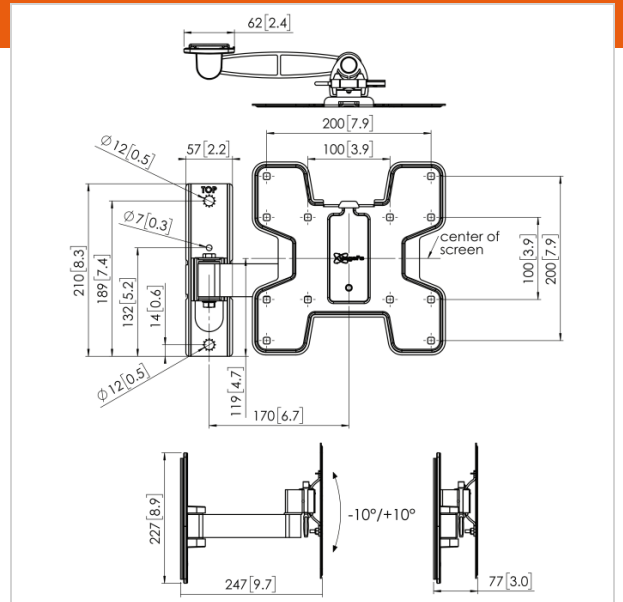

PFW 2030 Display wall mount turn & tilt

Article number (SKU) 7320300
Colour Black

Key Benefits

- Post-installation levelling, Theft-delaying padlock,
Continuous smooth tilt, TÜV certified

The clean and slim PFW 2000 Series is designed with hospitality content in mind. Hospitality is about providing your guest with the best possible services. One of those services is in-room entertainment, of which guests expect nothing but the best. The PFW 2000 Series is thanks to its clean aesthetics and slim profile perfect to make your content pop. The included discrete padlock ensures that your HotelTV is secure.

PFW 2030 Display wall mount turn & tilt

www.vogels.com

VOGEL'S HOLDING BV 2019 (c) All rights reserved
Subject to printing errors, technical and price
amendments
Date: 16-02-2019

Specifications

Product specifications

Product type number	PFW 2030
Article number (SKU)	7320300
Colour	Black
EAN single box	8712285335129
TÜV certified	Yes
Tilt	Tilt -10°/+10°
Turn	Up to 120°
Guarantee	5 years
Min. screen size (inch)	19
Max. screen size (inch)	43
Max. weight load (kg)	16
Min. hole pattern	0mm x 0mm
Max. hole pattern	0mm x 0mm
Standard fixed VESA patterns	100 mm x 100 mm 200 mm x 100 mm 200 mm x 200 mm
Max. bolt size	M8
Max. height of interface (mm)	235
Max. width of interface (mm)	235

Features

Functionality	Turn
Number of arms	1
Number of pivot points	2
Professional features	Fischer inside Lockable
Levelling function	Post-installation horizontal levelling
Min. distance to the wall (mm)	77
Max. distance to the wall (mm)	247