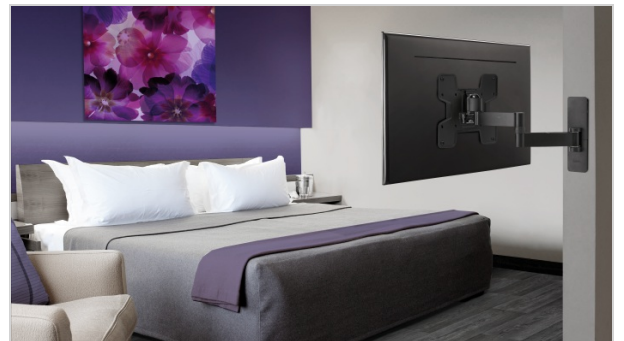

PFW 2030 Display wall mount turn & tilt

Article number (SKU) 7320300
Colour Black

Key Benefits

- Post-installation levelling, Theft-delaying padlock,
Continuous smooth tilt, TÜV certified

The clean and slim PFW 2000 Series is designed with hospitality content in mind. Hospitality is about providing your guest with the best possible services. One of those services is in-room entertainment, of which guests expect nothing but the best. The PFW 2000 Series is thanks to its clean aesthetics and slim profile perfect to make your content pop. The included discrete padlock ensures that your HotelTV is secure.

PFW 2030 Display wall mount turn & tilt

www.vogels.com

VOGEL'S HOLDING BV 2019 (c) All rights reserved
Subject to printing errors, technical and price
amendments
Date: 16-02-2019

Specifications

Product specifications