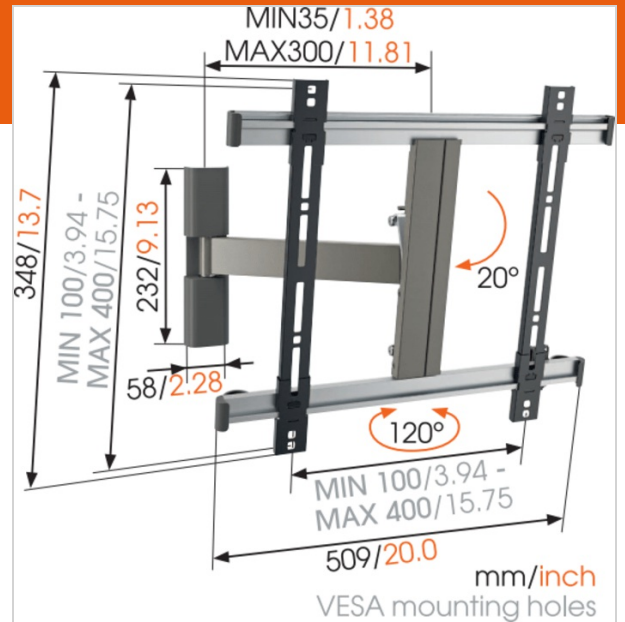

THIN 225 UltraThin Full-Motion TV Wall Mount

Article number (SKU) 8392252
Colour Grey

Key Benefits

- Mount your TV as flat against the wall as possible, Mount your TV only 3,5 cm from the wall, Smoothly turn your TV up to 120°, Easily level your TV even after installation

Experience the best view anywhere in the room with the THIN 225 UltraThin wall mount. Use it in your bedroom, living room, children's room and kitchen for the ultimate viewing flexibility. This wall mount easily turns your TV up to 120 degrees (60 degrees left and 60 degrees right) and tilts your screen up to 20 degrees forward so that everyone can easily watch TV. This mount is part of the Vogel's TURN products. Enjoy your morning news show or afternoon food program in the kitchen by adjusting your TV to the best view, wherever you are working. Watch a game while working on paperwork or enjoy a movie with friends by turning your flat screen TV to the perfect position. You hardly see this wall mount with just 3.5 cm (1.4 inch) of space between the TV and the wall. It only takes a moment to install the wall mount with the easy level adjustment and drilling template. Suitable for screen sizes of 26 to 55 inch (66 to 140 cm) with a maximum screen thickness of 5 cm (2 inch).

Product type number	THIN 225
Article number (SKU)	8392252
Colour	Grey
EAN single box	8712285319549
Product size	M
TÜV certified	Yes
Tilt	Tilt up to 20°
Turn	Up to 120°
Guarantee	Lifetime
Min. screen size (inch)	26
Max. screen size (inch)	55
Max. weight load (kg)	18
Min. hole pattern	100mm x 100mm
Max. hole pattern	400mm x 400mm
Max. screen depth (mm)	0
Max. bolt size	M8
Max. height of interface (mm)	348
Max. width of interface (mm)	526

Features

Functionality	Turn
Number of arms	1
Number of pivot points	2
Lock options	
Min. distance to the wall (mm)	35
Max. distance to the wall (mm)	300